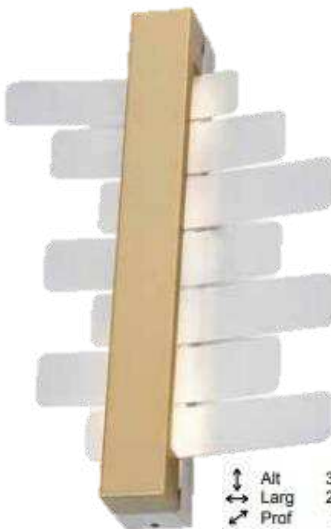

AR5680/DRB- ARANDELA LED ODESSA DOURADO BRILHO OLD

AR5680/D- ARANDELA LED ODESSA DENIM OLD

Alt 300
Larg 200
Prof 50